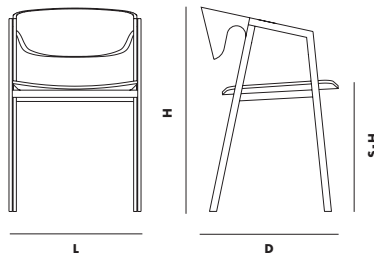

CERTIFICATES

EN 16139:2013 (NON-DOMESTIC)

EN 12520:2010 (DOMESTIC)

EN 1728:2000 (DOMESTIC)

EN 1022:2005 (DOMESTIC)

FELT GLIDES

INCLUDED

PACKAGING DIMENSIONS

L 590 x D 550 x H 860 MM

L 23.2 x D 21.7 x H 33.9 "

MAINTENANCE

FOR DAILY CARE, WIPE OFF WITH A CLEAN,
MOIST CLOTH FOLLOWED BY A SOFT DRY CLOTH

DIMENSIONS

L 483 x D 500 x H 725 / S-H 455 MM

L 17.7 x D 16.5 x H 30.7 / S-H 17.9 "