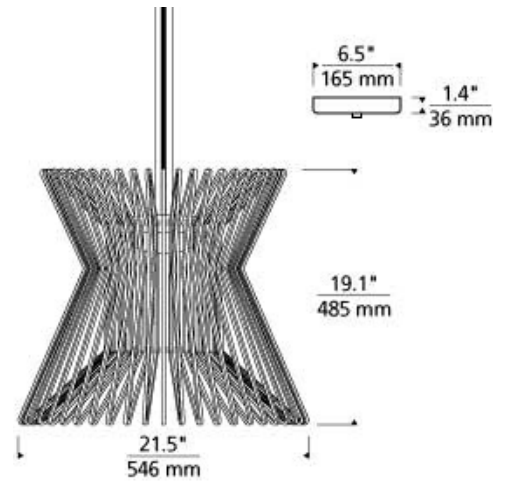

SYRMA PENDANT

PRODUCT FEATURES

- Striking modern style hand assembled from dozens of machined metal rods
- Large scale with functional light output to make an impressive statement within your space
- Available in two sizes – a sizable 19" height and an oversized 38" height for dramatic impact.
- On-trend finish options like Satin Gold and Matte Black
- Fully dimmable, high quality integrated LED lamping with glare-free light diffusion
- Protected by a 5-year warranty, please visit www.techlighting.com for details

SYRMA PENDANT

SPECIFICATIONS

HARDWARE MATERIAL	Metal
SHADE MATERIAL	Metal
NET WEIGHT	19 lbs
HEIGHT	19.1in
WIDTH	21.5in
LENGTH	21.5in
UP LIGHT / DOWN LIGHT / BOTH?	
WET LISTED	
DAMP LISTED	Yes
DRY LISTED	
MIN. HANGING HEIGHT	25.1in
MAX HANGING HEIGHT	163.1in
TOTAL CORD LENGTH	144in
TOTAL STEM LENGTH	
STEM QTY	
SLOPED CEILING ADAPTABLE?	Yes 45° Max
GENERAL LISTING	ETL Listed
INCLUDES	