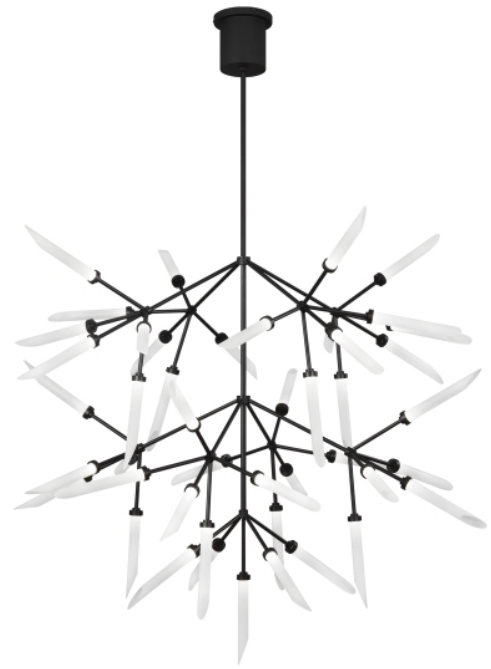

SPUR GRANDE CHANDELIER

PRODUCT FEATURES

- Impactful modern chandelier in a universally appealing size
- Use alone for medium room applications, or as dramatic foyer lighting
- Complementary Spur chandelier also available from Tech Lighting
- Fully dimmable LED lamping options to create the desired ambiance
- High quality, long-lasting integrated LED lamping included to save you time and money
- Protected by a 5-year warranty, please visit www.techlighting.com for details

Frost/Matte Black

LAMPING

Includes (45) 2.6 watt, 91 delivered lumen (4113 total delivered lumens), 2700K, LED modules. Fixture ships with 60 inches of variable rigid stems (one 12 inch & two 24 inch) in coordinating finish. Dimmable with most LED compatible ELV dimmers. Can be installed on a sloped ceiling up to 35°.

Frost/Aged Brass

Frost/Satin Nickel

Frost/Matte Black

ORDERING INFORMATION

700SPRG	COLOR	FINISH	LAMP
	F FROST	R AGED BRASS B MATTE BLACK S SATIN NICKEL	-LED927 LED 90 CRI 2700K 120V

700SPRG _____

JOB NAME _____

NOTES _____

SPUR GRANDE CHANDELIER

SPECIFICATIONS

HARDWARE MATERIAL	Metal
SHADE MATERIAL	Glass
NET WEIGHT	16 lbs
HEIGHT	43.2in
WIDTH	41.1in
LENGTH	41.1in
UP LIGHT / DOWN LIGHT / BOTH?	
WET LISTED	
DAMP LISTED	Yes
DRY LISTED	
MIN. HANGING HEIGHT	56in
MAX HANGING HEIGHT	104in
TOTAL CORD LENGTH	
TOTAL STEM LENGTH	Up to 60in
STEM QTY	6
SLOPED CEILING ADAPTABLE?	Yes 35° Max
GENERAL LISTING	ETL Listed
INCLUDES	