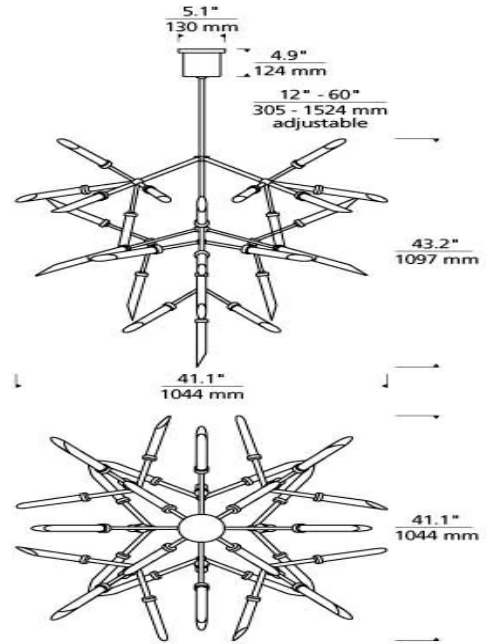

Frost/Matte Black

LAMPING

Includes (45) 2.6 watt, 91 delivered lumen (4113 total delivered lumens), 2700K, LED modules. Fixture ships with 60 inches of variable rigid stems (one 12 inch & two 24 inch) in coordinating finish. Dimmable with most LED compatible ELV dimmers. Can be installed on a sloped ceiling up to 35°.

NOTES _____

SPUR GRANDE CHANDELIER

SPECIFICATIONS

HARDWARE MATERIAL	Metal
SHADE MATERIAL	Glass
NET WEIGHT	16 lbs
HEIGHT	43.2in
WIDTH	41.1in
LENGTH	41.1in
UP LIGHT / DOWN LIGHT / BOTH?	
WET LISTED	
DAMP LISTED	Yes
DRY LISTED	
MIN. HANGING HEIGHT	56in
MAX HANGING HEIGHT	104in
TOTAL CORD LENGTH	
TOTAL STEM LENGTH	Up to 60in
STEM QTY	6
SLOPED CEILING ADAPTABLE?	Yes 35° Max
GENERAL LISTING	ETL Listed
INCLUDES	