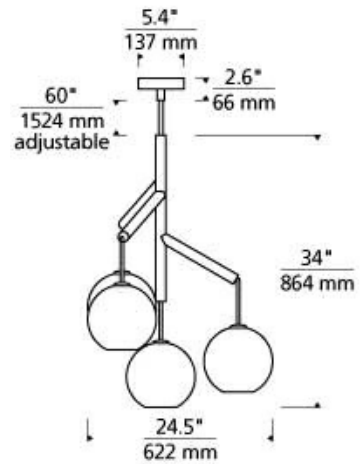

Clear/Satin Nickel

LAMPING

Rated for up to (4) 60 watt max E26 medium based lamps (Lamps Not Included). LED includes (4) 3.5 watt, (1200 delivered lumens 2700K, medium base LED vintage radio lamps. Fixture provided with sixty inches of variable rigid stems (includes four 12" stems & two 6" stems). Ships with 9 inches of field-cuttable black cloth cord. Dimmable with most LED compatible ELV and TRIAC dimmers. Can be installed on a sloped ceiling up to 45°.

700SDNMP _____

JOB NAME _____

NOTES _____

SEDONA SINGLE CHANDELIER

SPECIFICATIONS

HARDWARE MATERIAL	Metal
SHADE MATERIAL	Glass
NET WEIGHT	7.5 lbs
HEIGHT	34.5in
WIDTH	24.5in
LENGTH	24.5in
UP LIGHT / DOWN LIGHT / BOTH?	
WET LISTED	
DAMP LISTED	Yes
DRY LISTED	
MIN. HANGING HEIGHT	43.1in
MAX HANGING HEIGHT	97.1in
TOTAL CORD LENGTH	9in
TOTAL STEM LENGTH	Up to 60in
STEM QTY	6
SLOPED CEILING ADAPTABLE?	Yes 45° Max
GENERAL LISTING	ETL Listed
INCLUDES	

LAMPING SPECIFICATIONS

	LED LAMP	INTEGRATED LED	NON LED	NO LAMP
DELIVERED LUMENS	1200			
WATTS	3.5			
MAX WATTAGE PER BULB	240W			240W
INPUT VOLTAGE	120V			120V
DIMMING TYPE*	ELV, TRIAC			ELV, TRIAC
CCT	2700K			
CRI	90 CRI			
LED LIFETIME				
L70	25000			
AVERAGE BULB HOURS	25000			
FIELD SERVICEABLE LED				
LAMP BASE	E26 Medium Base			E26 Medium Base
LAMP SHAPE	T6			T6
LAMP INCLUDED?	Y			N
WARRANTY**	1 Year			1 Year