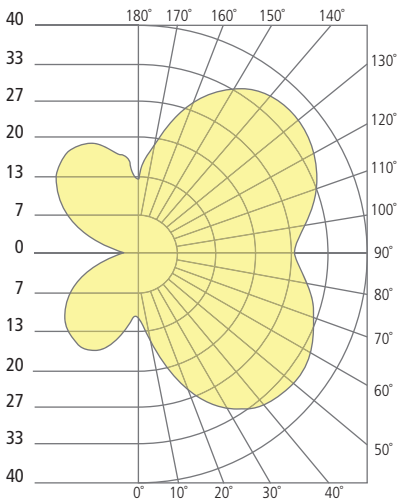

PROJECT INFO

FIXTURE TYPE & QUANTITY

JOB NAME & INFO

NOTES

© 2020 Tech Lighting, L.L.C. All rights reserved. The "Tech Lighting" graphic is a registered trademark. Tech Lighting reserves the right to change specifications for product improvements without notification.