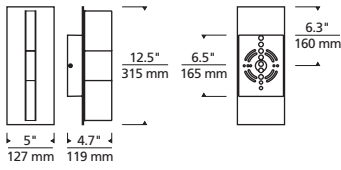

LYFT 12 CLEAR WALL SCONCE

Lyft 12

PHOTOMETRICS*

*For latest photometrics, please visit www.techlighting.com/OUTDOOR

LYFT 12 CLEAR

Total Lumen Output: 215
Total Power: 9.9
Luminaire Efficacy: 21.5
Color Temp: 3000K
CRI: 80
BUG Rating: B0-U3-G1