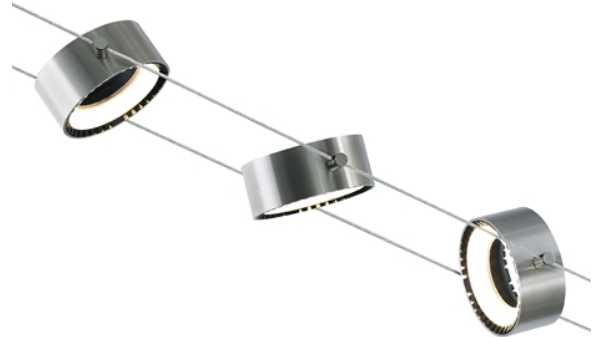

PRODUCT FEATURES

- High-tech display head that combines simplicity with practical technology
- Thin metal frame and exposed geometrical heat sink create a modern industrial visual appeal
- Specially designed for a 5.5" Kable Lite separation making for an even wider spread of light
- Ideal for commercial and residential lighting applications
- Integrated fully dimmable 3000k LED lamp
- Protected by a 5-year warranty

LAMPING

The head rotates 360° making it ideal for direct or indirect illumination. Inspired by the latest in automotive LED headlamp technology, when viewed from behind, the center glows with a hint of illumination. Ships with 5 watt, 265.5 delivered lumen, 3000K LED. Dimmable with most LED compatible ELV or Triac dimmers.

K-Corum Head

K-Corum Head

ORDERING INFORMATION

| 700KLCRM | CRI | COLOR TEMP | CABLE SEPARATION | FINISH | LAMP |
|----------|----------|------------|------------------|----------------|----------|
| | 8 80 CRI | 30 3000K | 5.50000 | S SATIN NICKEL | -LED LED |

700KLCRM

JOB NAME

NOTES

K-CORUM HEAD

SPECIFICATIONS

| | |
|-------------------------------|------------|
| HARDWARE MATERIAL | Metal |
| SHADE MATERIAL | |
| NET WEIGHT | 1.19 lbs |
| HEIGHT | 2in |
| WIDTH | 4.8in |
| LENGTH | 4.8in |
| BEAM SPREAD | |
| UP LIGHT / DOWN LIGHT / BOTH? | |
| WET LISTED | |
| DAMP LISTED | |
| DRY LISTED | |
| MIN. HANGING HEIGHT | |
| MAX HANGING HEIGHT | |
| TOTAL CORD LENGTH | |
| SLOPED CEILING ADAPTABLE? | No |
| GENERAL LISTING | ETL Listed |
| INCLUDES | |