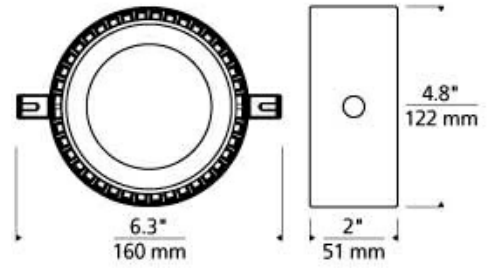

PRODUCT FEATURES

- High-tech display head that combines simplicity with practical technology
- Thin metal frame and exposed geometrical heat sink create a modern industrial visual appeal
- Specially designed for a 5.5" Kable Lite separation making for an even wider spread of light
- Ideal for commercial and residential lighting applications
- Integrated fully dimmable 3000k LED lamp
- Protected by a 5-year warranty

K-Corum Head

K-Corum Head

ORDERING INFORMATION

| 700KLCRM | CRI | COLOR TEMP | CABLE SEPARATION | FINISH | LAMP |
|----------|----------|------------|------------------|----------------|----------|
| | 8 80 CRI | 30 3000K | 5.50000 | S SATIN NICKEL | -LED LED |

700KLCRM

JOB NAME

NOTES

K-CORUM HEAD

SPECIFICATIONS

| | |
|-------------------------------|------------|
| HARDWARE MATERIAL | Metal |
| SHADE MATERIAL | |
| NET WEIGHT | 1.19 lbs |
| HEIGHT | 2in |
| WIDTH | 4.8in |
| LENGTH | 4.8in |
| BEAM SPREAD | |
| UP LIGHT / DOWN LIGHT / BOTH? | |
| WET LISTED | |
| DAMP LISTED | |
| DRY LISTED | |
| MIN. HANGING HEIGHT | |
| MAX HANGING HEIGHT | |
| TOTAL CORD LENGTH | |
| SLOPED CEILING ADAPTABLE? | No |
| GENERAL LISTING | ETL Listed |
| INCLUDES | |