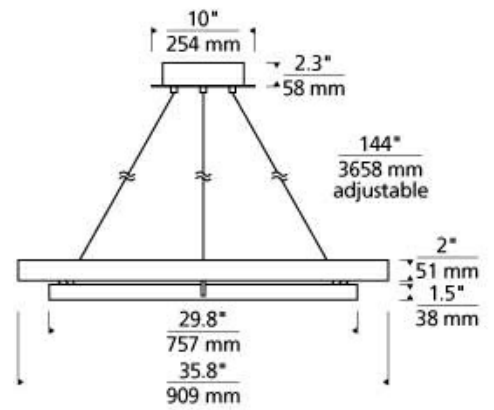

Aged Brass

Aged Brass

Matte Black/Weathered Oak Wood

LAMPING

Includes 120 volt 80.3 watt, 5768.2 total delivered lumens, 3000K LED module. Dimmable with most LED compatible ELV and TRIAC dimmers. Ships with 12 feet of field-cuttable cable.

ORDERING INFORMATION

700GRC	LENGTH (A)	FINISH	LAMP
	36 36"	R AGED BRASS BW MATTE BLACK/WEATHERED OAK WOOD	-LED930 INTEGRATED LED 90CRI 3000K 120V (T24)

700GRC _____

JOB NAME _____

NOTES _____

GRACE 36 CHANDELIER

SPECIFICATIONS

HARDWARE MATERIAL	Metal
SHADE MATERIAL	Aluminum
NET WEIGHT	23 lbs
HEIGHT	3.5in
WIDTH	35.8in
LENGTH	35.8in
UP LIGHT / DOWN LIGHT / BOTH?	
WET LISTED	
DAMP LISTED	Yes
DRY LISTED	
MIN. HANGING HEIGHT	11.8in
MAX HANGING HEIGHT	149.8in
TOTAL CORD LENGTH	144in
TOTAL STEM LENGTH	
STEM QTY	
SLOPED CEILING ADAPTABLE?	Yes 45° Max
GENERAL LISTING	ETL Listed
INCLUDES	