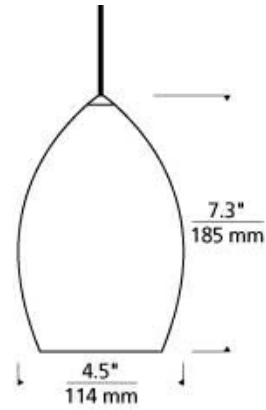

## SPECIFICATIONS

HARDWARE MATERIAL	Metal
SHADE MATERIAL	Glass
NET WEIGHT	2 lbs
HEIGHT	7.3in
WIDTH	4.5in
LENGTH	4.5in
UP LIGHT / DOWN LIGHT / BOTH?	
WET LISTED	
DAMP LISTED	
DRY LISTED	
MIN. HANGING HEIGHT	13.8in
MAX HANGING HEIGHT	79.8in
SLOPED CEILING ADAPTABLE?	Yes 45° Max
GENERAL LISTING	ETL Listed
INCLUDES	