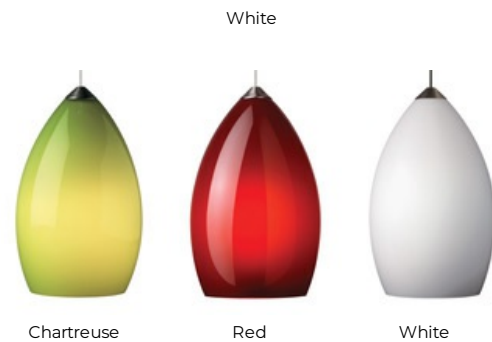

LAMPING

Includes low-voltage, 50 watt halogen bi-pin lamp or 6 watt, 300 delivered lumen, 3000K, replaceable Tech Lighting LED module and six feet of field-cuttable cable. Dimmable with low-voltage electronic or magnetic dimmer (based on transformer).