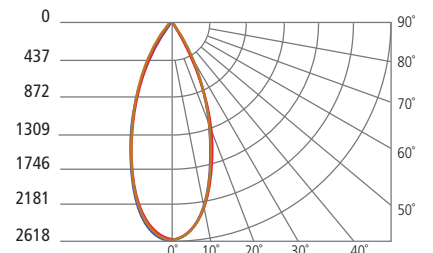

PHOTOMETRICS*

*For latest photometrics, please visit www.techlighting.com

EXO SINGLE PENDANTS & CEILING

Description: LED Multiples Module
 40° Beam - 0° Tilt, 3000K
 Model: LED Multiples 40° Low
 Input Power (Watts): 12.4
 Input Power Factor: 0.98
 Absolute Luminous Flux (Lumens): 1056
 Lumen Efficacy (Lumens per Watt): 85.2

ANGLE	0°	45°	90°
0°	2188	2188	2188
5°	2137	2136	2106
10°	1956	1938	1893
15°	1633	1608	1536
20°	1206	1175	1082
25°	736	705	632
30°	377	362	318
35°	179	174	151
40°	82	81	74
45°	42	42	39
50°	24	23	22
55°	14	13	12
60°	8	8	8
65°	5	5	5
70°	2	2	2
75°	1	0	0
80°	0	0	0
85°	0	0	0
90°	0	0	0