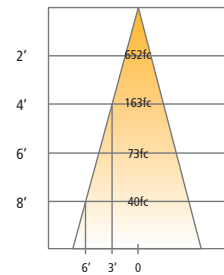

PHOTOMETRICS*

*For latest photometrics, please visit www.techlighting.com

EXO SINGLE PENDANTS & CEILING

Description: LED Multiples Module
 40° Beam - 0° Tilt, 3000K
 Model: LED Multiples 40° Low
 Input Power (Watts): 12.4
 Input Power Factor: 0.98
 Absolute Luminous Flux (Lumens): 1056
 Lumen Efficacy (Lumens per Watt): 85.2

ANGLE	0°	45°	90°
0°	2188	2188	2188
5°	2137	2136	2106
10°	1956	1938	1893
15°	1633	1608	1536
20°	1206	1175	1082
25°	736	705	632
30°	377	362	318
35°	179	174	151
40°	82	81	74
45°	42	42	39
50°	24	23	22
55°	14	13	12
60°	8	8	8
65°	5	5	5
70°	2	2	2
75°	1	0	0
80°	0	0	0
85°	0	0	0
90°	0	0	0