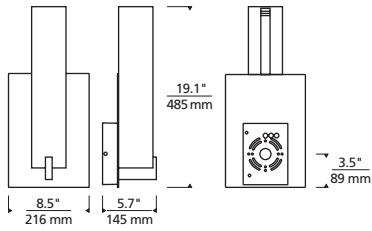

### SPECIFICATIONS

DELIVERED LUMENS	1994
WATTS	29.2
VOLTAGE	Universal 120V-277V, with integral transient 2.5kV surge protection (driver)
DIMMING	0-10, ELV
LIGHT DISTRIBUTION	Symmetric
MOUNTING OPTIONS	Wall
PERFORMANCE OPTIONS	In-Line Fuse / Surge Protector
CCT	3000K or 4000K
CRI	80+
COLOR BINNING	3 Step
BUG RATING	B0-U4-G2
DARK SKY	Non-Compliant
WET LISTED	IP65
GENERAL LISTING	ETL
CALIFORNIA TITLE 24	Can be used to comply with CEC 2019 Title 24 Part 6 for outdoor use. Registration with CEC Appliance Database not required.
START TEMP	-30°C
FIELD SERVICEABLE LED	Yes
CONSTRUCTION	Aluminum
HARDWARE	Stainless Steel
FINISH	Powder Coat
LED LIFETIME	L70; >60,000 Hours
WARRANTY*	5 Years
WEIGHT	5 lbs.

### ORDERING INFORMATION

PRODUCT	CRI/CCT	LENGTH	COLOR	FINISH	VOLTAGE	DISTRIBUTION	OPTIONS
7000WCOS	830 80 CRI, 3000K 840 80 CRI, 4000K	18 18"	Y WHITE ACRYLIC	Z BRONZE H CHARCOAL	UNV 120V-277V	S SYMMETRIC	NONE LF IN-LINE FUSE SP SURGE PROTECTION LFSP IN-LINE FUSE & SURGE PROTECTION