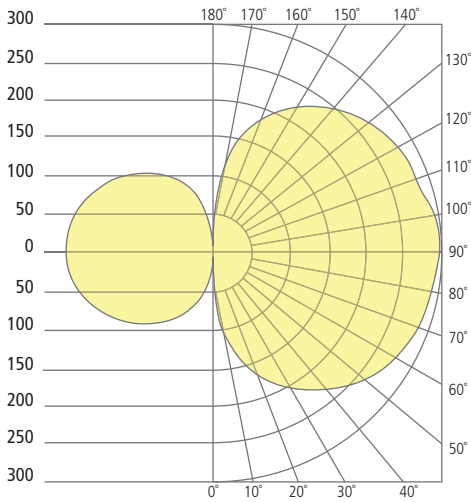

PROJECT INFO

FIXTURE TYPE & QUANTITY

JOB NAME & INFO

NOTES

VISUAL COMFORT & Co.

7400 Linder Avenue, Skokie, Illinois 60077

T 847.410.4400

© 2020 Tech Lighting, L.L.C. All rights reserved. The "Tech Lighting" graphic is a registered trademark. Tech Lighting reserves the right to change specifications for product improvements without notification.