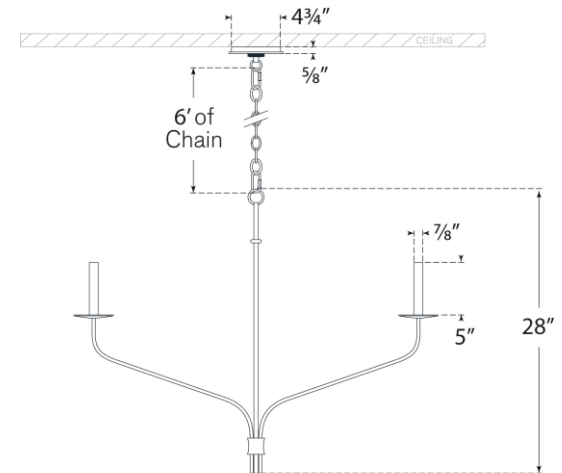

TEAR SHEET

Belfair Medium Two Light Linear

Item # S 5755AI

Designer: Ian K. Fowler

Height: 28"

Width: 36.25" x 4"

Canopy: 4.75" Round

Finishes: AI, GI

Socket: 2 - E12 Candelabra

Wattage: 2 - 5.5 LED C11

Weight: 6 Pounds

Side View

Bottom View