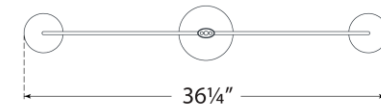

TEAR SHEET

Belfair Medium Two Light Linear

Item # S 5755AI

Designer: Ian K. Fowler

Height: 28"

Width: 36.25" x 4"

Canopy: 4.75" Round

Finishes: AI, GI

Socket: 2 - E12 Candelabra

Wattage: 2 - 5.5 LED C11

Weight: 6 Pounds

Side View

Bottom View