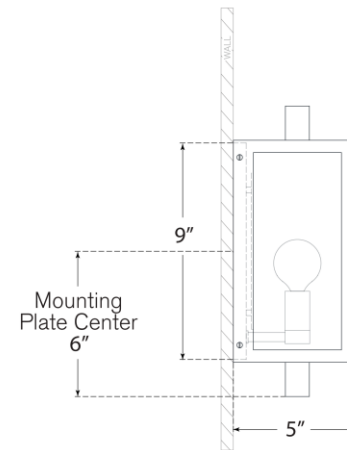

TEAR SHEET

Halle Petite Wall Lantern

Item # S 2189AI-CG

Designer: Ian K. Fowler

Height: 12"

Width: 5.75"

Extension: 5"

Backplate: 5.25" x 8.75" Rectangle

Finishes: AI

Glass Options: CG

Socket: E12 Candelabra

Wattage: 8 LED T10

Weight: 7 Pounds

Top View

Side View

Front View