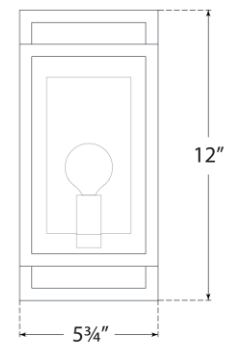

TEAR SHEET

Halle Petite Wall Lantern

Item # S 2189AI-CG

Designer: Ian K. Fowler

Height: 12"

Width: 5.75"

Extension: 5"

Backplate: 5.25" x 8.75" Rectangle

Finishes: AI

Glass Options: CG

Socket: E12 Candelabra

Wattage: 8 LED T10

Weight: 7 Pounds

Top View

Side View

Front View