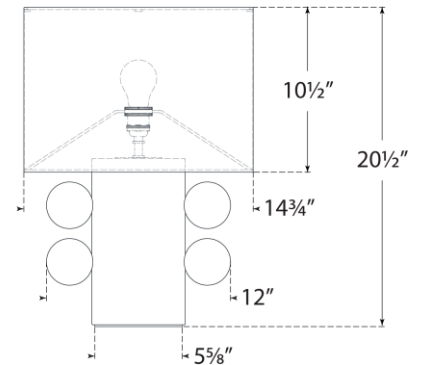

## Tiglia Low Table Lamp

Item # KW 3686BLK-L

Designer: Kelly Wearstler

Height: 20.5"

Width: 14.75"

Base: 5.625" Round

Finishes: BLK, PW

Shade Treatments: L

Shade Details: 14.75" x 14.75" x 10.5"

Socket: E26 Keyless w/Dimmer on Back of Body

Wattage: 15 LED A19

Weight: 13 Pounds

Side View

Front View

Top View