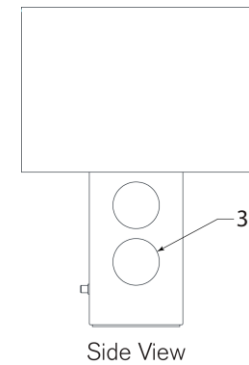

## Tiglia Low Table Lamp

Item # KW 3686BLK-L

Designer: Kelly Wearstler

Height: 20.5"

Width: 14.75"

Base: 5.625" Round

Finishes: BLK, PW

Shade Treatments: L

Shade Details: 14.75" x 14.75" x 10.5"

Socket: E26 Keyless w/Dimmer on Back of Body

Wattage: 15 LED A19

Weight: 13 Pounds

Side View

Front View

Top View