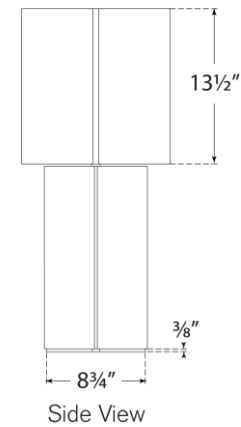

## Monelle Medium Table Lamp

Item # KW 3666EVG-L

Designer: Kelly Wearstler

Height: 29.75"

Width: 13"

Base: 8.75" Square

Finishes: EVG, IVO, SBM

Shade Treatments: L

Shade Details: 13" x 13" x 13.5"

Socket: E26 Keyless w/ Line Switch

Wattage: 15 LED A19

Weight: 25 Pounds

Note: Reactive Ceramic Glazes Will Vary in Color and Texture

Side View

Front View

Top View