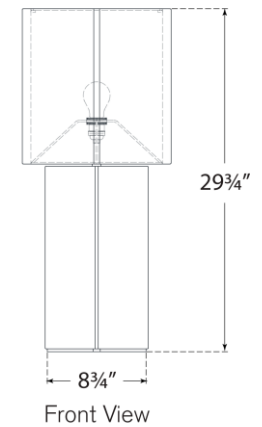

## Monelle Medium Table Lamp

Item # KW 3666EVG-L

Designer: Kelly Wearstler

Height: 29.75"

Width: 13"

Base: 8.75" Square

Finishes: EVG, IVO, SBM

Shade Treatments: L

Shade Details: 13" x 13" x 13.5"

Socket: E26 Keyless w/ Line Switch

Wattage: 15 LED A19

Weight: 25 Pounds

Note: Reactive Ceramic Glazes Will Vary in Color and Texture

Side View

Front View

Top View