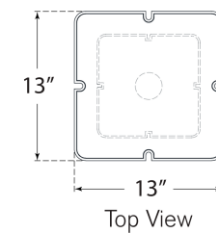

## Monelle Medium Table Lamp

Item # KW 3666EVG-L

Designer: Kelly Wearstler

Height: 29.75"

Width: 13"

Base: 8.75" Square

Finishes: EVG, IVO, SBM

Shade Treatments: L

Shade Details: 13" x 13" x 13.5"

Socket: E26 Keyless w/ Line Switch

Wattage: 15 LED A19

Weight: 25 Pounds

Note: Reactive Ceramic Glazes Will Vary in Color and Texture

Side View

Front View

Top View