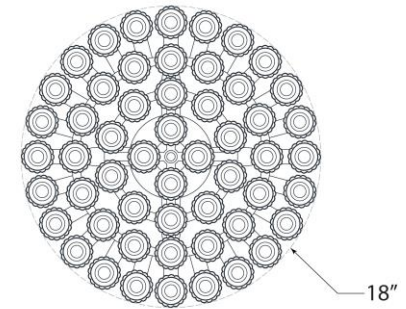

## Lorelei 18" Semi-Flush Mount

Item # JN 4250G-CG

Designer: Julie Neill

Height: 12"

Width: 18"

Canopy: 5" Round

Finishes: G, PN

Glass Options: CG

Socket: 4 - E12 Candelabra

Wattage: 4 - 5.5 LED C11

Weight: 18 Pounds

Front View

Bottom View