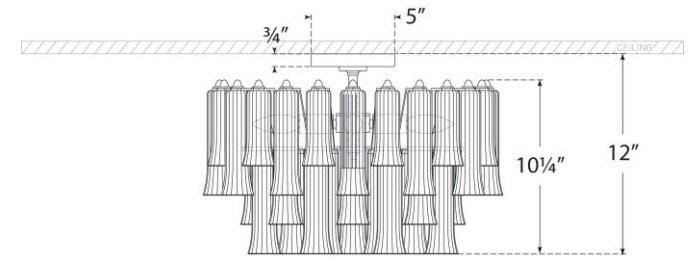

## Lorelei 18" Semi-Flush Mount

Item # JN 4250G-CG

Designer: Julie Neill

Height: 12"

Width: 18"

Canopy: 5" Round

Finishes: G, PN

Glass Options: CG

Socket: 4 - E12 Candelabra

Wattage: 4 - 5.5 LED C11

Weight: 18 Pounds

Front View

Bottom View