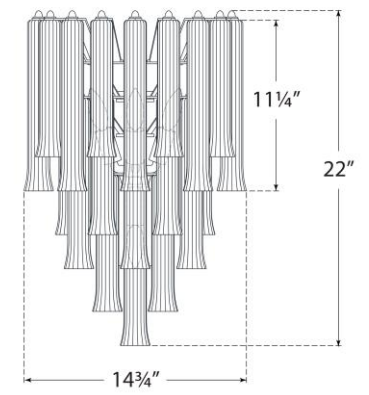

TEAR SHEET

Lorelei Large Waterfall Sconce

Item # JN 2250G-CG

Designer: Julie Neill

Height: 22"

Width: 14.75"

Extension: 8.75"

Backplate: 4.5" x 11.5" Rectangle

Finishes: G, PN

Glass Options: CG

Socket: 4 - E12 Candelabra

Wattage: 4 - 5.5 LED C11

Weight: 12 Pounds

Bottom View

Side View

Front View