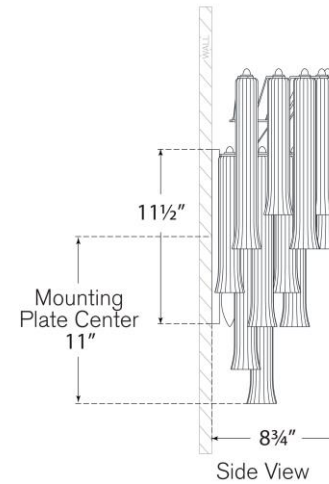

TEAR SHEET

Lorelei Large Waterfall Sconce

Item # JN 2250G-CG

Designer: Julie Neill

Height: 22"

Width: 14.75"

Extension: 8.75"

Backplate: 4.5" x 11.5" Rectangle

Finishes: G, PN

Glass Options: CG

Socket: 4 - E12 Candelabra

Wattage: 4 - 5.5 LED C11

Weight: 12 Pounds

Bottom View

Side View

Front View