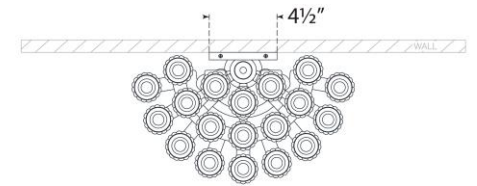

TEAR SHEET

Lorelei Large Waterfall Sconce

Item # JN 2250G-CG

Designer: Julie Neill

Height: 22"

Width: 14.75"

Extension: 8.75"

Backplate: 4.5" x 11.5" Rectangle

Finishes: G, PN

Glass Options: CG

Socket: 4 - E12 Candelabra

Wattage: 4 - 5.5 LED C11

Weight: 12 Pounds

Bottom View

Side View

Front View