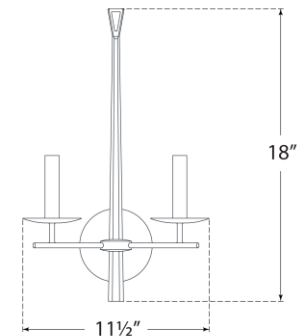

TEAR SHEET

Arnav Medium Double Sconce

Item # IKF 2732AI

Designer: Ian K. Fowler

Height: 18"

Width: 11.5"

Extension: 5.75"

Backplate: 4.5" Round

Finishes: AI

Socket: 2 - E12 Candelabra

Wattage: 2 - 5.5 LED C11

Weight: 6 Pounds

Top View

Side View

Front View