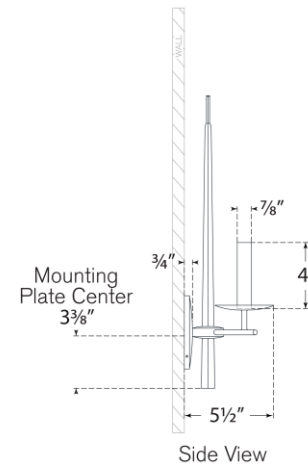

TEAR SHEET

Arnav Medium Double Sconce

Item # IKF 2732AI

Designer: Ian K. Fowler

Height: 18"

Width: 11.5"

Extension: 5.75"

Backplate: 4.5" Round

Finishes: AI

Socket: 2 - E12 Candelabra

Wattage: 2 - 5.5 LED C11

Weight: 6 Pounds

Top View

Side View

Front View