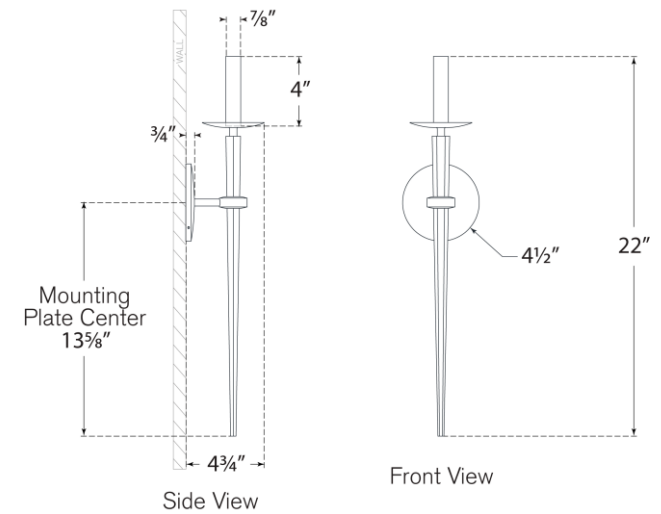

TEAR SHEET

Arnav Large Torch Sconce

Item # IKF 2731AI

Designer: Ian K. Fowler

Height: 22"

Width: 4.5"

Extension: 4.75"

Backplate: 4.5" Round

Finishes: AI

Socket: E12 Candelabra

Wattage: 5.5 LED C11

Weight: 4 Pounds

Top View

Side View

Front View