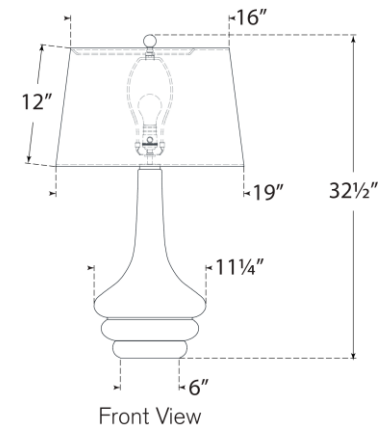

TEAR SHEET

Wallis Large Table Lamp

Item # CHA 8688IVO-L

Designer: Chapman & Myers

Height: 32.5"

Width: 19"

Base: 6" Round

Finishes: BTS, IVO, MBB, OCH, YOX

Shade Treatments: L

Shade Details: 16" x 19" x 12"

Socket: E26 Dimmer

Wattage: 15 LED A19

Weight: 10 Pounds

Note: Reactive Ceramic Glazes Will Vary in Color and Texture

Top View