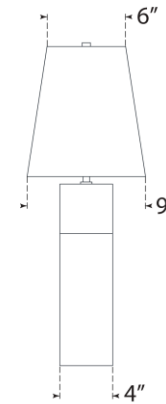

## Denali Small Table Lamp

Item # CHA 8550AI-L

Designer: Chapman & Myers

Height: 24.5"

Width: 16"

Base: 4" x 4.5" Rectangle

Finishes: AI

Shade Treatments: L

Shade Details: 12.5" x 16" x 10"

Socket: E26 Dimmer

Wattage: 15 LED A

Side View

Front View

Top View