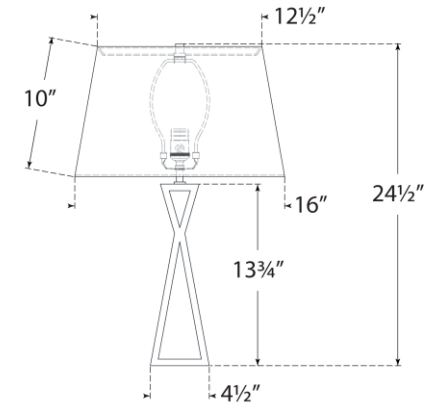

## Denali Small Table Lamp

Item # CHA 8550AI-L

Designer: Chapman & Myers

Height: 24.5"

Width: 16"

Base: 4" x 4.5" Rectangle

Finishes: AI

Shade Treatments: L

Shade Details: 12.5" x 16" x 10"

Socket: E26 Dimmer

Wattage: 15 LED A

Side View

Front View

Top View