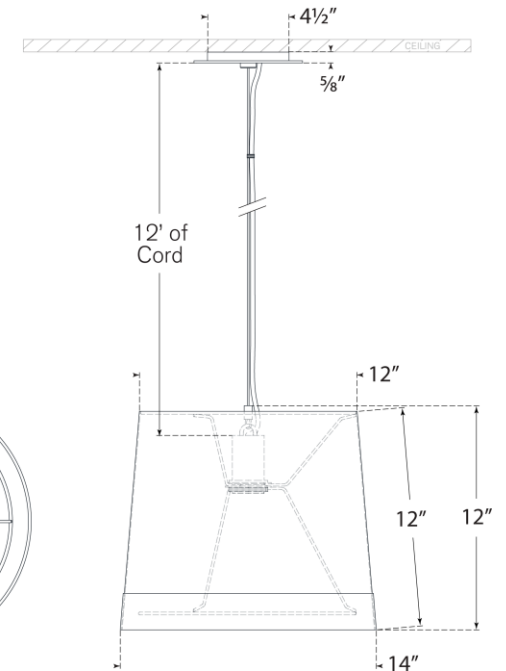

TEAR SHEET

Sash Small Hanging Shade

Item # BBL 5180BZ-L

Designer: Barbara Barry

O/A Height: 155"

Fixture Height: 12"

Width: 14"

Canopy: 4.5" Round

Finishes: BZ

Shade Treatments: L

Shade Details: 12" x 14" x 12"

Socket: E26 Keyless

Wattage: 15 LED A19

Weight: 6 Pounds

Top View

Side View