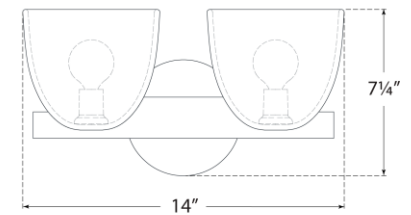

## Carola Double Sconce

Item # ARN 2492HAB-CG

Designer: AERIN

Height: 7.25"

Width: 14"

Extension: 7"

Backplate: 5" Round

Finishes: HAB, PN

Glass Options: CG, FG, WSG

Socket: 2 - E12 Candelabra

Wattage: 2 - 5.5 LED G16.5

Weight: 12 Pounds

Top View

Side View

Front View