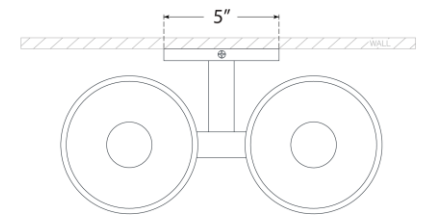

## Carola Double Sconce

Item # ARN 2492HAB-CG

Designer: AERIN

Height: 7.25"

Width: 14"

Extension: 7"

Backplate: 5" Round

Finishes: HAB, PN

Glass Options: CG, FG, WSG

Socket: 2 - E12 Candelabra

Wattage: 2 - 5.5 LED G16.5

Weight: 12 Pounds

Top View

Side View

Front View