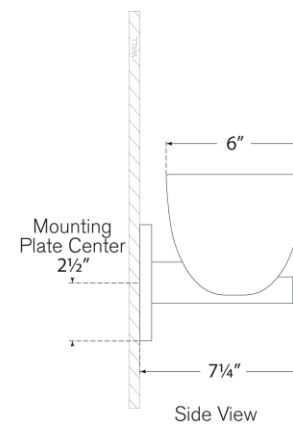

## Carola Double Sconce

Item # ARN 2492HAB-CG

Designer: AERIN

Height: 7.25"

Width: 14"

Extension: 7"

Backplate: 5" Round

Finishes: HAB, PN

Glass Options: CG, FG, WSG

Socket: 2 - E12 Candelabra

Wattage: 2 - 5.5 LED G16.5

Weight: 12 Pounds

Top View

Side View

Front View