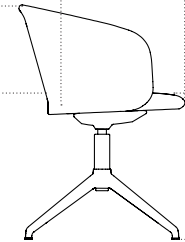

62 cm / 24 in

54 cm / 21 in

Kendo Swivel Chair 4-star Return

Front view

44 cm / 17 in

77 cm / 30 in

Side view

Seat depth
41 cm / 16.1 in

30 cm / 12 in

47 cm / 19 in

With proper care, the high quality of Hem furniture can be maintained for years to come. If you want to learn more or have any questions about our care & maintenance recommendations, please write to info@hem.com.