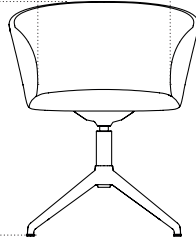

30 cm / 12 in

45-54 cm / 17.7-21.3 in

Kendo Swivel Chair 5-star Castors

Top view

65 cm / 25.6 in

65 cm / 25.6 in

Kendo Swivel Chair 4-star Return

Top view

62 cm / 24 in

54 cm / 21 in

Kendo Swivel Chair 4-star Return

Front view

44 cm / 17 in

77 cm / 30 in

Side view

Seat depth
41 cm / 16.1 in

30 cm / 12 in

47 cm / 19 in

With proper care, the high quality of Hem furniture can be maintained for years to come. If you want to learn more or have any questions about our care & maintenance recommendations, please write to info@hem.com.