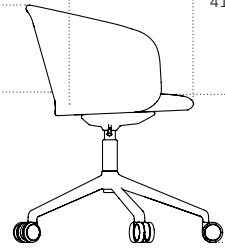

3D model

3D files of all products are available on the product pages on hem.com

Kendo Swivel Chair 5-star Castors

Front view

44 cm / 17 in

75 - 84 cm / 29.5 - 33.1 in

Side view

Seat depth
41 cm / 16.1 in

30 cm / 12 in

45-54 cm / 17.7-21.3 in

Kendo Swivel Chair 5-star Castors

Top view

65 cm / 25.6 in

65 cm / 25.6 in

Kendo Swivel Chair 4-star Return

Top view