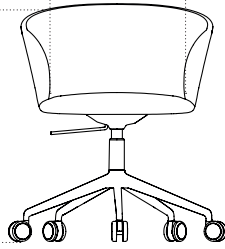

3D model

3D files of all products are available on the product pages on hem.com

Kendo Swivel Chair 5-star Castors

Front view

44 cm / 17 in

75 - 84 cm / 29.5 - 33.1 in

Side view

Seat depth
41 cm / 16.1 in

30 cm / 12 in

45-54 cm / 17.7-21.3 in

Kendo Swivel Chair 5-star Castors

Top view

65 cm / 25.6 in

65 cm / 25.6 in

Kendo Swivel Chair 4-star Return

Top view