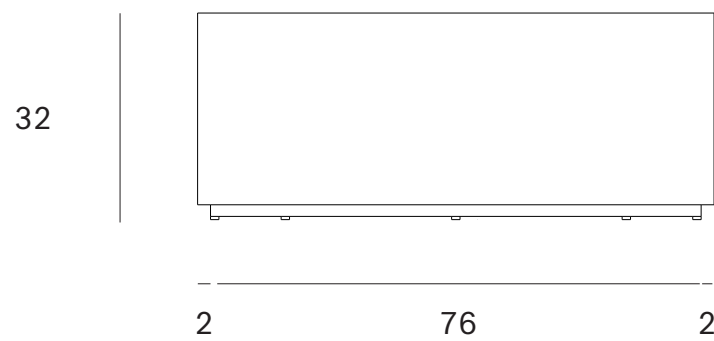

*Ethnicraft*

Elements coffee table - round - Dimensions (cm)

*Ethnicraft*

Elements coffee table - round - Dimensions (inch)