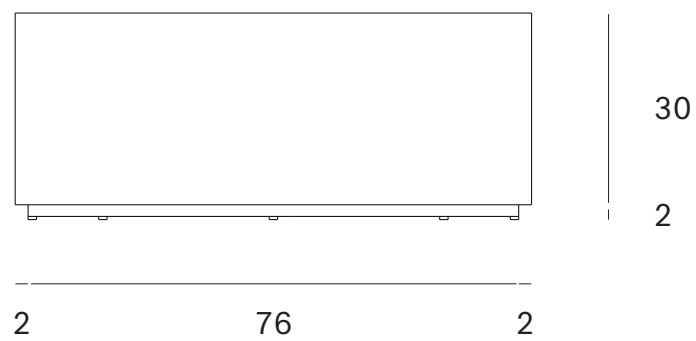

*Ethnicraft*

Elements coffee table - round - Dimensions (cm)

*Ethnicraft*

Elements coffee table - round - Dimensions (inch)