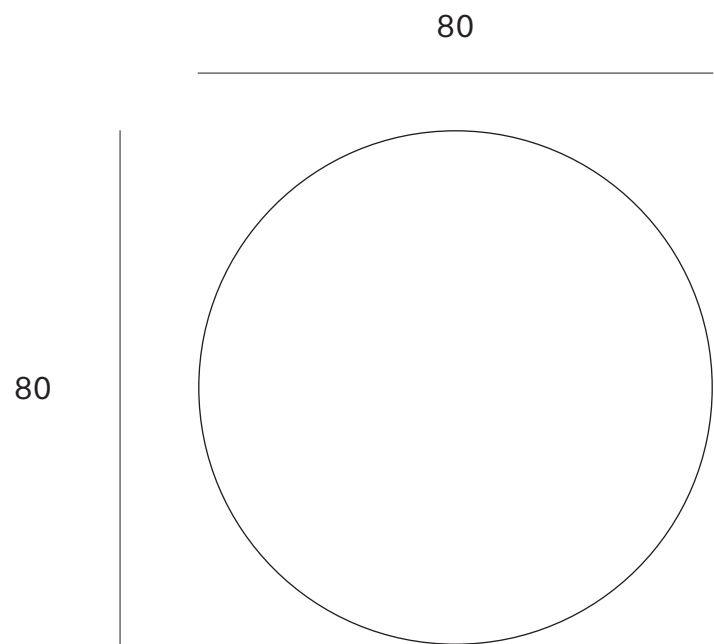

*Ethnicraft*

Elements coffee table - round - Dimensions (cm)

*Ethnicraft*

Elements coffee table - round - Dimensions (inch)