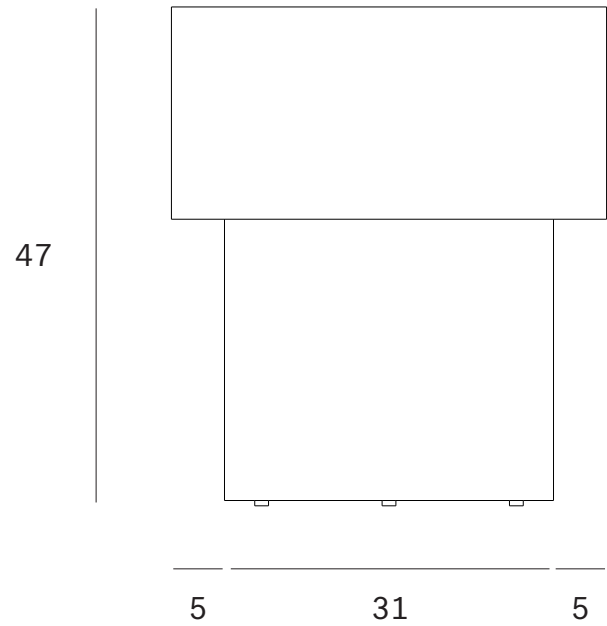

Elements side table - mushroom shape - Dimensions (cm)

Elements side table - mushroom shape - Dimensions (inch)