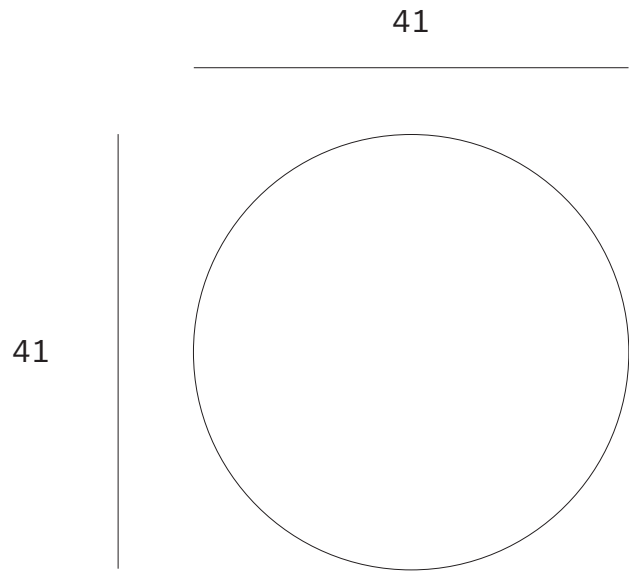

Elements side table - mushroom shape - Dimensions (cm)

Elements side table - mushroom shape - Dimensions (inch)