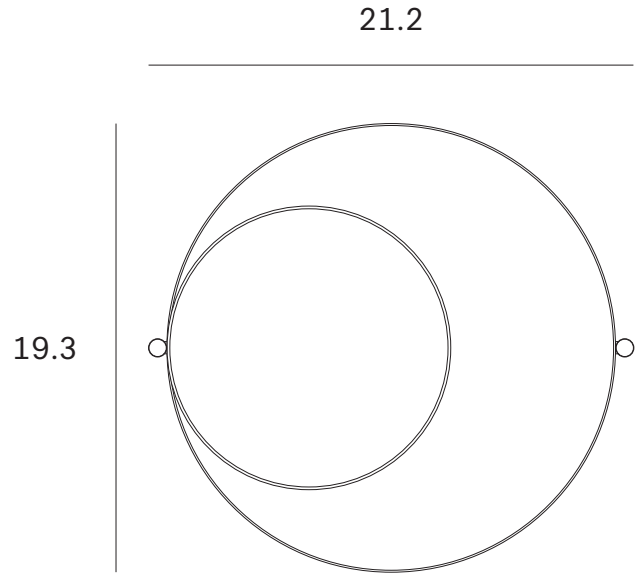

Ethnicraft

Swivel tray side table - Dimensions (cm)

2 31 19 2

2 24 2 24 2

2.5

17

2.5

25

2.5
2.6

49

52

2 21 2 21 2

Ethnicraft

Swivel tray side table - Dimensions (inch)

0.8 12.2 7.3 0.8

0.8 9.5 0.8 9.5 0.8

19.3

0.8 8.2 0.8 8.2 0.8