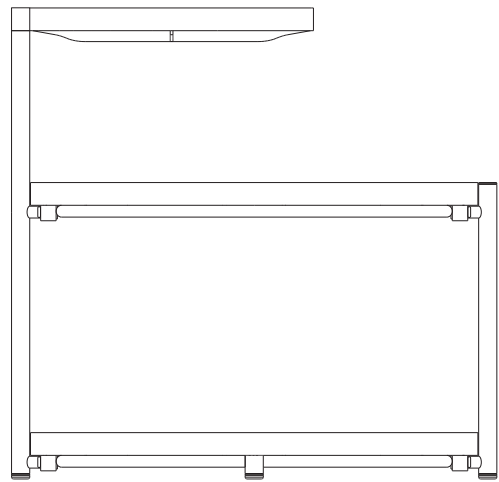

Ethnicraft

Swivel tray side table - Dimensions (cm)

2 31 19 2

2 24 2 24 2

2.5

17

2.5

25

2.5
2.6

49

52

2 21 2 21 2

Ethnicraft

Swivel tray side table - Dimensions (inch)

0.8 12.2 7.3 0.8

0.8 9.5 0.8 9.5 0.8