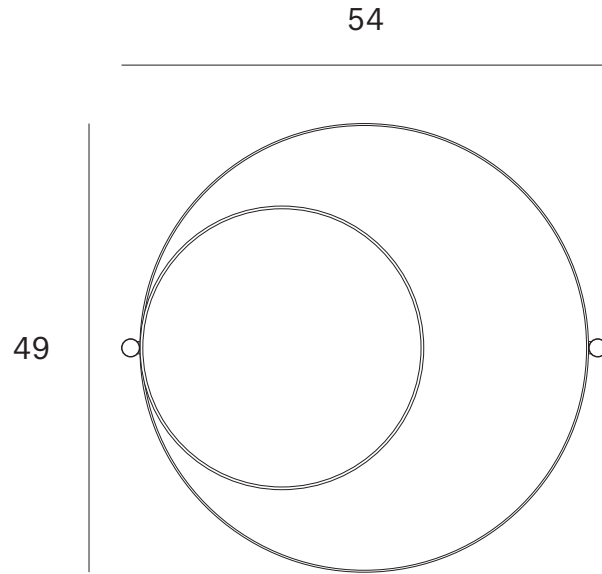

Ethnicraft

Swivel tray side table - Dimensions (cm)

2 31 19 2

2 24 2 24 2

2.5

17

2.5

25

2.5
2.6

49

52

2 21 2 21 2

Ethnicraft

Swivel tray side table - Dimensions (inch)

0.8 12.2 7.3 0.8

0.8 9.5 0.8 9.5 0.8

19.3

0.8 8.2 0.8 8.2 0.8