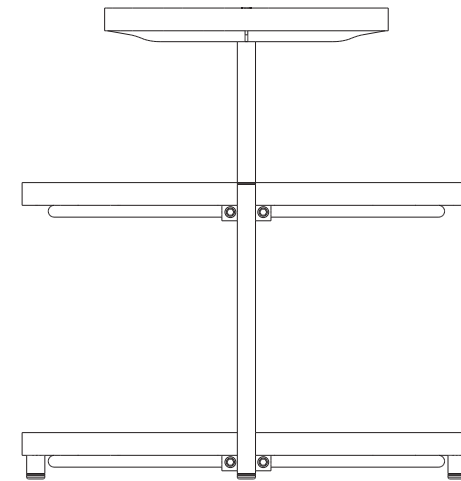

Ethnicraft

Swivel tray side table - Dimensions (cm)

2 31 19 2

2 24 2 24 2

2.5

17

2.5

25

2.5
2.6

49

52

2 21 2 21 2

Ethnicraft

Swivel tray side table - Dimensions (inch)

0.8 12.2 7.3 0.8

0.8 9.5 0.8 9.5 0.8