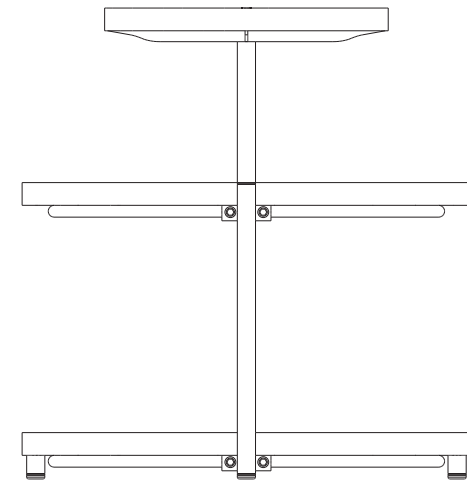

Ethnicraft

Swivel tray side table - Dimensions (cm)

2 31 19 2

2 24 2 24 2

2.5

17

2.5

25

2.5
2.6

49

52

2 21 2 21 2

Ethnicraft

Swivel tray side table - Dimensions (inch)

0.8 12.2 7.3 0.8

0.8 9.5 0.8 9.5 0.8

19.3

0.8 8.2 0.8 8.2 0.8