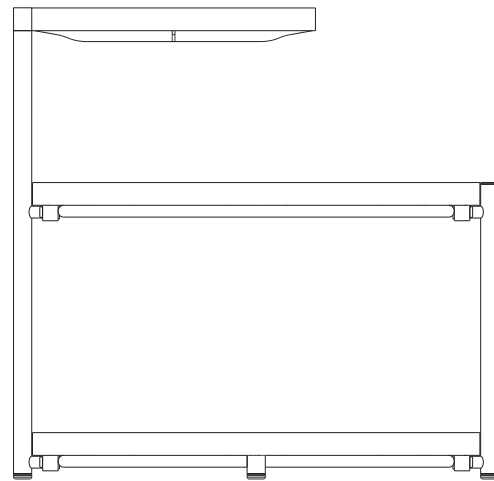

Ethnicraft

Swivel tray side table - Dimensions (cm)

2 31 19 2

2 24 2 24 2

2.5

17

2.5

25

2.5
2.6

49

52

2 21 2 21 2

Ethnicraft

Swivel tray side table - Dimensions (inch)

0.8 12.2 7.3 0.8

0.8 9.5 0.8 9.5 0.8