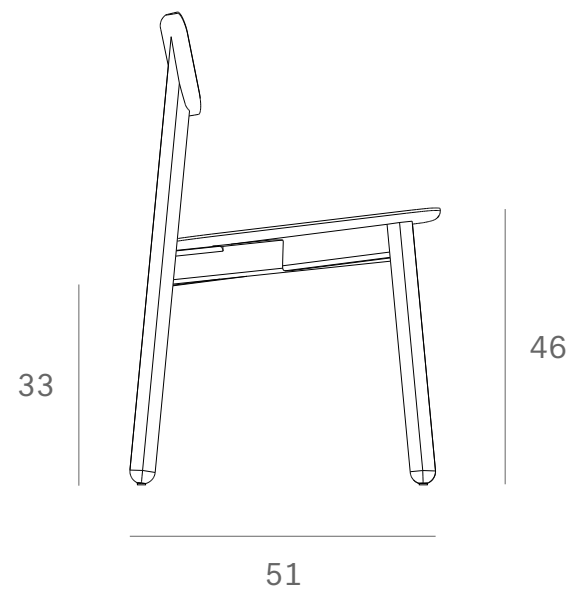

*Ethnicraft*

50673 - Oak Casale black dining chair - Dimensions (cm)

*Ethnicraft*

50673 - Oak Casale black dining chair - Dimensions (inches)