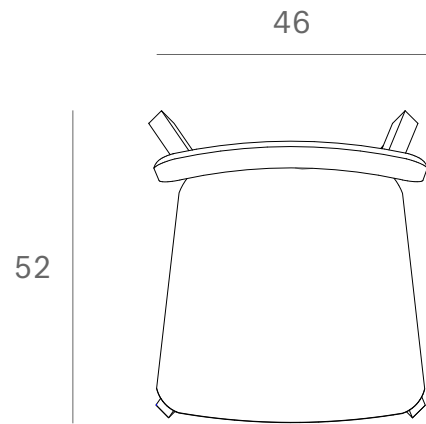

*Ethnicraft*

50673 - Oak Casale black dining chair - Dimensions (cm)

*Ethnicraft*

50673 - Oak Casale black dining chair - Dimensions (inches)