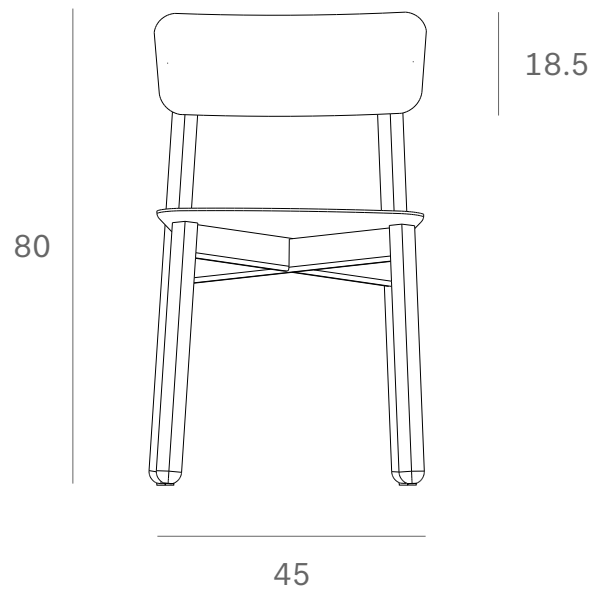

*Ethnicraft*

50673 - Oak Casale black dining chair - Dimensions (cm)

*Ethnicraft*

50673 - Oak Casale black dining chair - Dimensions (inches)