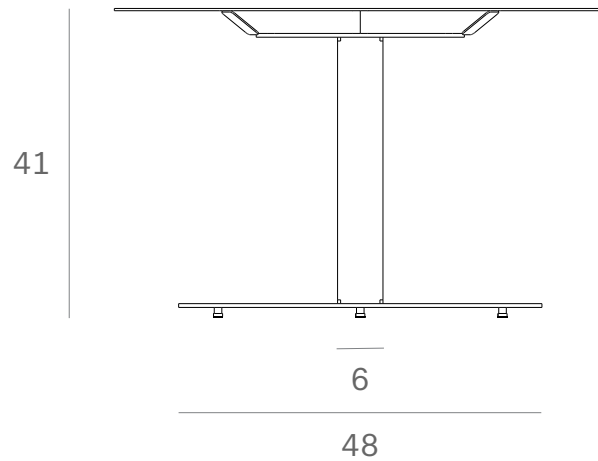

*Ethnicraft*

25951 - Sphere coffee table - Dimensions (cm)

*Ethnicraft*

25951 - Sphere coffee table - Dimensions (inches)