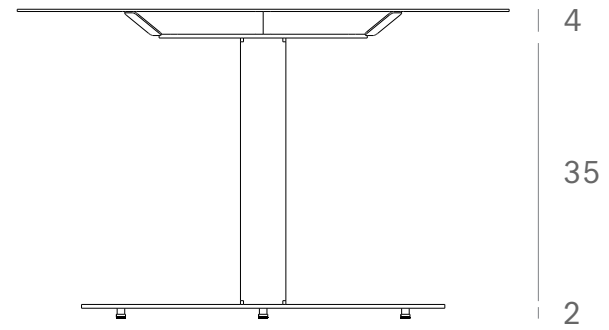

*Ethnicraft*

25951 - Sphere coffee table - Dimensions (cm)

*Ethnicraft*

25951 - Sphere coffee table - Dimensions (inches)