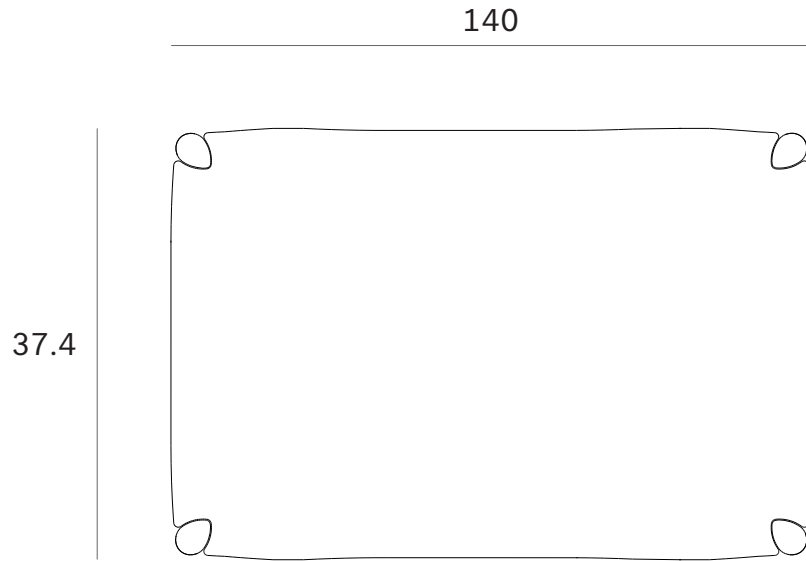

Ethnicraft

PI dining table - Dimensions (cm)

Ethnicraft

PI dining table - Dimensions (inches)