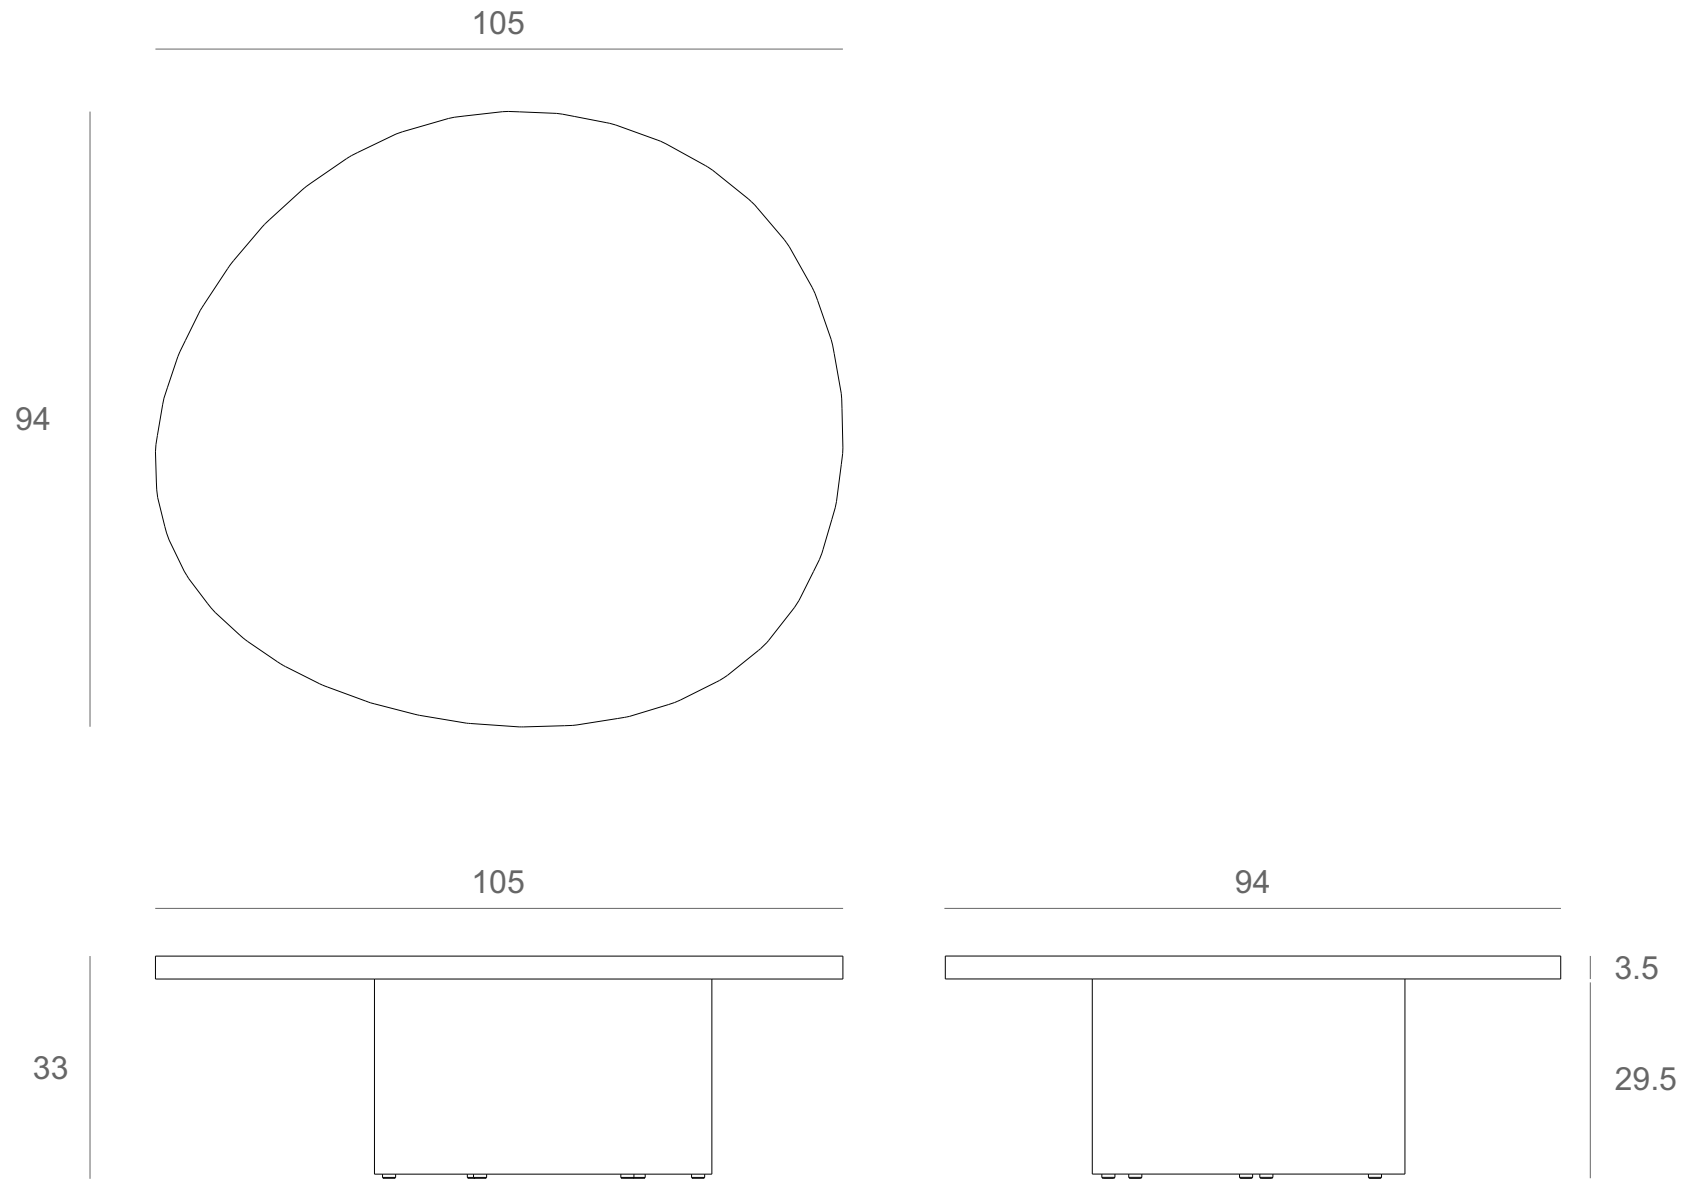

*Ethnicraft*

25930 - Slice coffee table - Minerals - Whisky - Dimensions (cm)

*Ethnicraft*

25930 - Slice coffee table - Minerals - Whisky - Dimensions (inches)